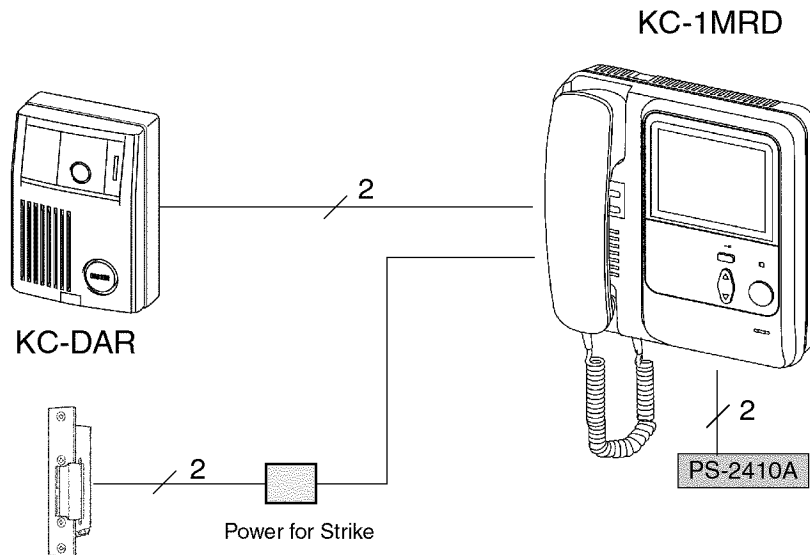

KC 1 x 1 COLOR TILT VIDEO ENTRY SYSTEM

SYSTEM LAYOUT:

FEATURES:

- * 1 Color Tilt Video Door Station
- * 1 Inside Monitor Station
- * Turn on door station by pressing MONITOR button
- * Chime extension can be added
- * Door release
- * 2 wires from door station
- * 2 wires from power supply to monitor

WIRING DISTANCE: (Based on 18AWG)

- * 330' from door station to monitor